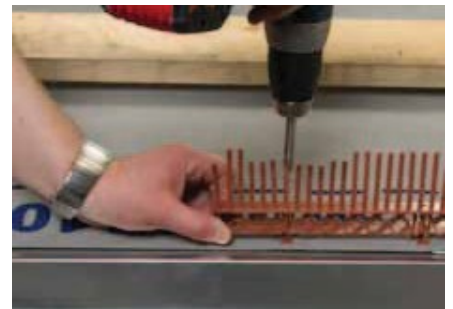

Eaves filler comb vented

The Eaves Filler Comb is a simple and effective way of preventing birds and vermin from entering the batten cavity below profiled concrete interlocking tiles whilst allowing airflow into the batten cavity.

The Eaves Filler Comb is positioned over the Underlay Support Tray directly above the fascia board.

With the Combs facing outwards, fix into top of fascia board through the slots provided using corrosion resistant nails along the whole length of the eaves.

If a Fascia Vent has been installed, the Eaves Filler Comb will need to be fixed through the Fascia Vent into the fascia board

Eaves filler comb vented

Prepared for installation.

The Eaves filler comb is placed no more than 20 mm from the edge.

The eaves filler comb is fastened with screws for each 25 cm.

The eaves filler comb is installed all along the roof.

The eaves filler comb is assembled with the integral slots.

The final result.

Installation