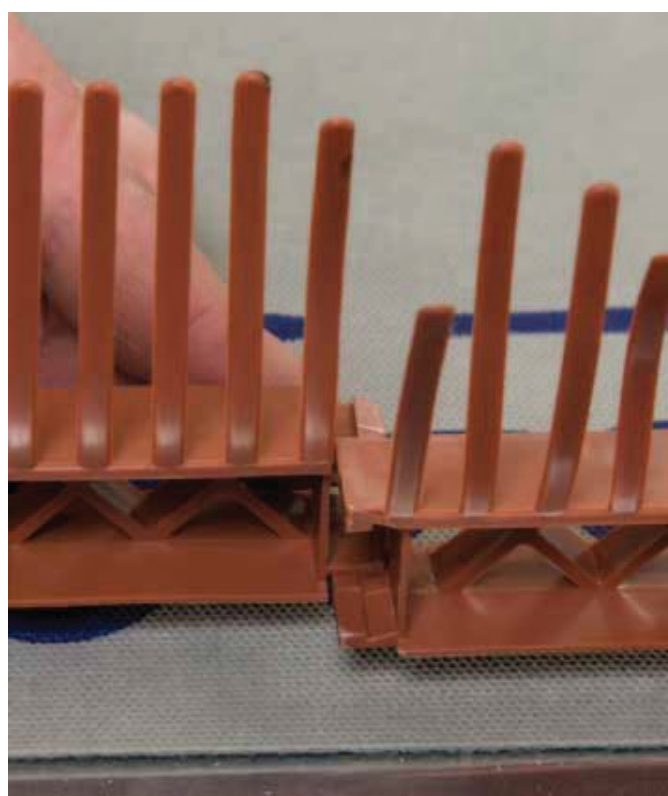

Eaves filler comb vented

The Eaves Filler Comb is a simple and effective way of preventing birds and vermin from entering the batten cavity below profiled concrete interlocking tiles whilst allowing airflow into the batten cavity.

Eaves filler comb vented

- Suits profiled and plain tiles.
- Lightweight and durable
- Secure airflow and free passage for water
- Integral slots allows easy fixing
- Prevent the entry of birds and vermin

The Eaves Filler Comb is positioned over the Underlay Support Tray directly above the fascia board.

With the Combs facing outwards, fix into top of fascia board through the slots provided using corrosion resistant nails along the whole length of the eaves.

The Eaves Filler Comb is positioned over the Underlay Support Tray directly above the fascia board.

With the Combs facing outwards, fix into top of fascia board through the slots provided using corrosion resistant screws along the whole length of the eaves.