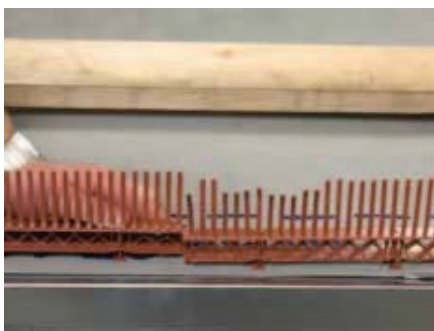

Eaves filler comb vented

The Eaves Filler Comb is a simple and effective way of preventing birds and vermin from entering the batten cavity below profiled concrete interlocking tiles whilst allowing airflow into the batten cavity.

Eaves filler comb vented

- Suits profiled and plain tiles.
- Lightweight and durable
- Secure airflow and free passage for water
- Integral slots allows easy fixing
- Prevent the entry of birds and vermin

If a Fascia Vent has been installed, the Eaves Filler Comb will need to be fixed through the Fascia Vent into the fascia board

Eaves filler comb vented

Prepared for installation.

The Eaves filler comb is placed no more than 20 mm from the edge.

The eaves filler comb is fastened with screws for each 25 cm.

The eaves filler comb is installed all along the roof.

The eaves filler comb is assembled with the integral slots.

The final result.

Installation