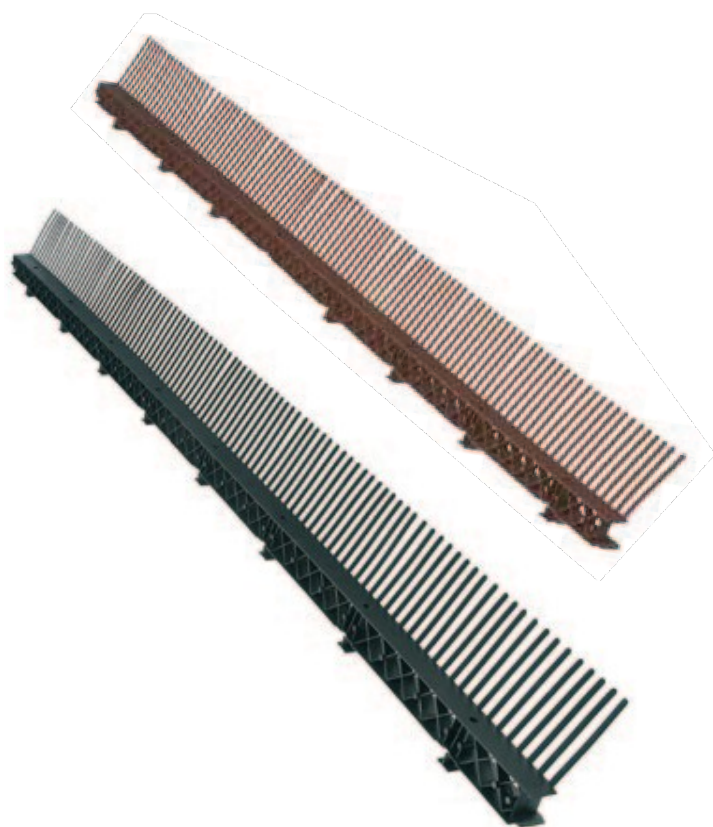

Eaves filler comb vented

The Eaves Filler Comb is a simple and effective way of preventing birds and vermin from entering the batten cavity below profiled concrete interlocking tiles whilst allowing airflow into the batten cavity.

Eaves filler comb vented

- Suits profiled and plain tiles.
- Lightweight and durable
- Secure airflow and free passage for water
- Integral slots allows easy fixing
- Prevent the entry of birds and vermin

The Eaves Filler Comb is positioned over the Underlay Support Tray directly above the fascia board.

With the Combs facing outwards, fix into top of fascia board through the slots provided using corrosion resistant nails along the whole length of the eaves.

The eaves filler comb is fastened with screws for each 25 cm.

The eaves filler comb is installed all along the roof.

The eaves filler comb is assembled with the integral slots.

The final result.

Installation